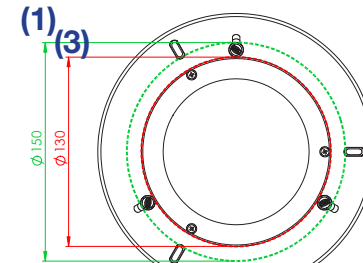

Mentioned dimensions are in mm unless noted otherwise.

## ASSF – Baader Solar Filter for Spotting Scopes, Telescopes and Camera-Lenses

Item #	Filter Name	ideally suited for aperture range ~	Aperture (mm / inch)	Outer Cell Diameter	Net Weight (g / oz)	Clamping Range	
						inner tube Ø	outer tube Ø
						with 13mm bolt	with 13mm bolt
2459335	ASSF 50	40 – 60	50 / 1,97	110	68 / 2.4	81 – 96	55 – 70
2459336	ASSF 65	55 – 75	65 / 2,56	125	77 / 2.7	96 – 111	70 – 85
2459337	ASSF 80	70 – 90	80 / 3,15	140	84 / 3.0	111 – 126	85 – 100
2459338	ASSF 100	90 – 110	100 / 3,94	160	93 / 3.3	131 – 146	105 – 120
2459339	ASSF 115	105 – 125	115 / 4,53	175	101 / 3.6	146 – 161	120 – 135
						with 10mm bolt	with 10mm bolt
2459340	ASSF 130	120 – 140	130 / 5,12	210	151 / 5.3	168 – 198	148 – 178
2459341	ASSF 150	140 – 160	150 / 5,91	230	167 / 5.9	188 – 218	168 – 198

Mentioned dimensions are in mm unless noted otherwise.

Align all filters with the optical aperture by adjusting the filter with the centering bolts to fit the inner or outer tube diameter.

Example: ASTF 100 with 10mm bolts