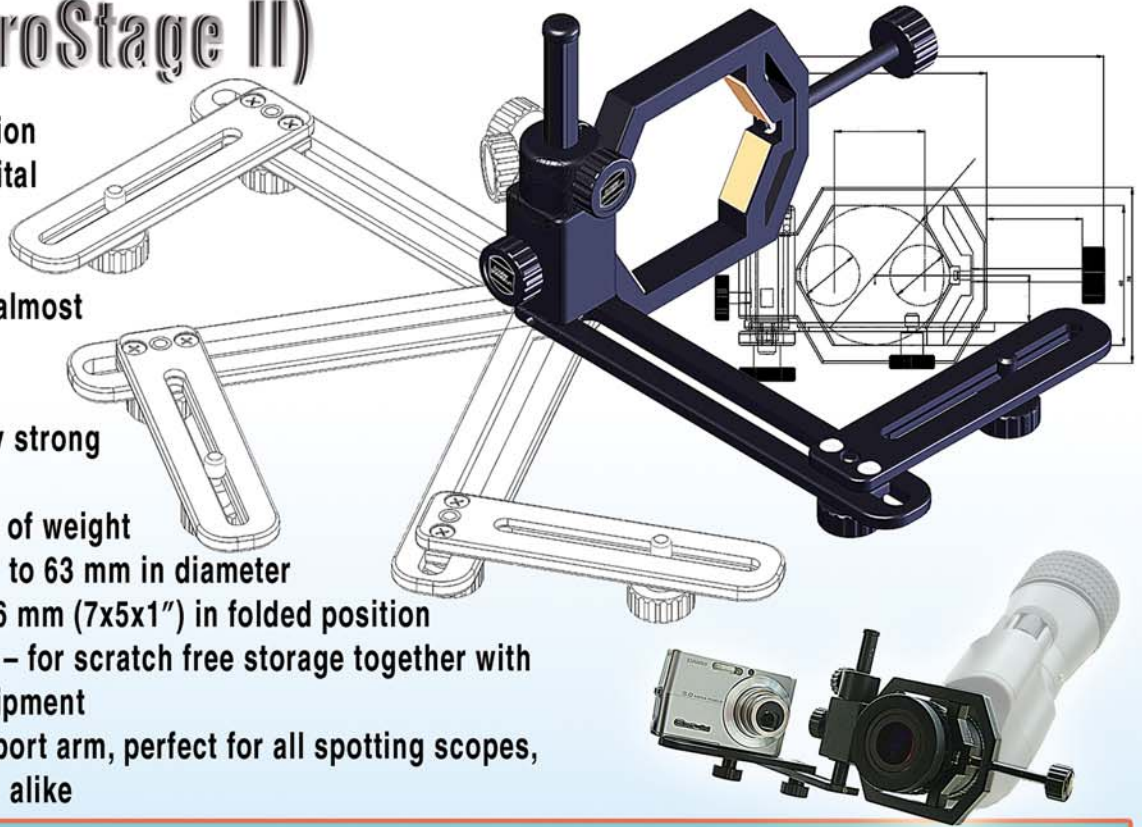

BAADER Clickstop Digital Camera Adapter (MicroStage II)

- Rigid, all metal construction
- Holds and centers all Digital Cameras with standard lens
- Folding design, requires almost no storage space in your accessory case
- Lightweight but extremely strong (290 gram)
- Holds cameras up to 1 kg of weight
- Fits all eyepieces from 29 to 63 mm in diameter
- Measurement: 175x120x26 mm (7x5x1") in folded position
- Soft leather bag included – for scratch free storage together with your valuable optical equipment
- Clickstop 3D-camera support arm, perfect for all spotting scopes, for birders and marksmen alike

The Baader Microstage II enables camera adaption onto almost any telescope, spotting scope and many binoculars.

The Camera Support Arm moves to the side for visual aiming (with Clickstop action!). Camera remains completely adjusted and ready for shooting the image when the support arm is ,clicked' back into working position.

Microstage II folded flat and in Softleather Pouch
Order-No.: 2450330

€ 49,-

Microstage II mounted onto Newtonian Telescope

Microstage II with EOS 400 D demonstrating the Clickstop Action

Microstage II mounted onto Astro-Binocular